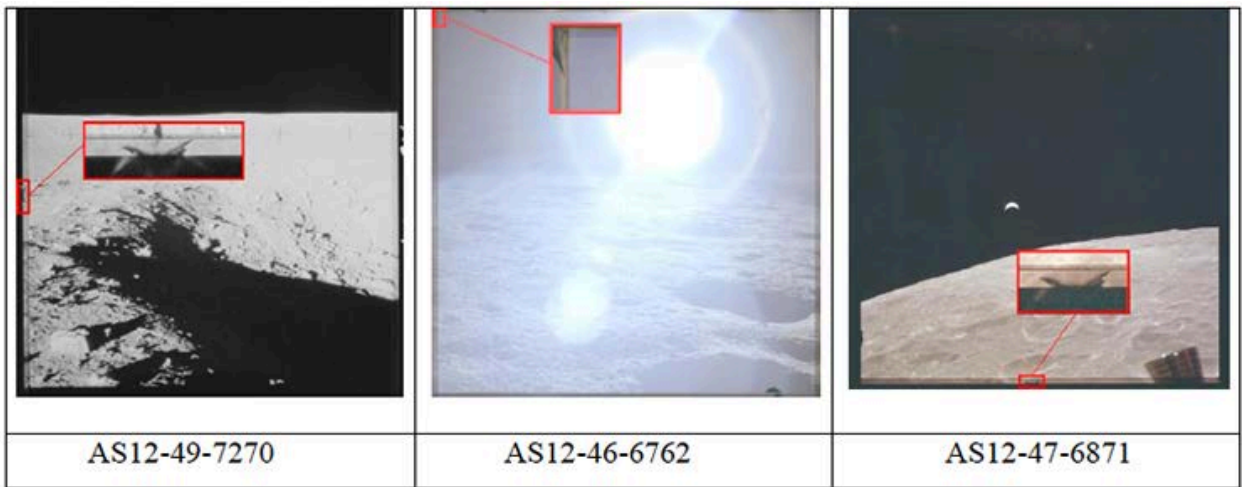

Obviously, a stage light:

Gradient mapped AS15-87-11742 high res

Pins at the edges of actual pictures and wrongly placed frames in the original film:

Missing mountains from original pictures: